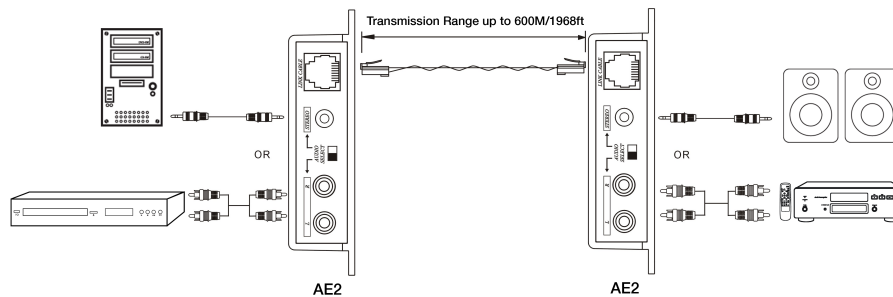

AE2

Stereo Audio CAT5/6 Extender

- Dual gold-plated RCA female + 3.5mm jack to RJ45
- Choice of stereo audio by RCA or 3.5mm jack switch selectable
- Passive, no power needed
- Used in pairs via CAT5/6 UTP cable to send stereo audio up to 1,968ft (600m)
- 20Hz to 20kHz (-3db) Bandwidth
- Hi-Performance to eliminate audio ground loop problems
- 2 Pieces/1 Set

Installation View:

Panel View:

Front View

Rear View

RJ - 45 Pin Define

RJ - 45 Jack		
PIN	Color	Function
1	W-O	Audio R -
2	O	Audio R+
3	W-G	Audio L -
4	BL	X
5	W-BL	X
6	G	Audio L +
7	W-BR	X
8	BR	X

Model:	AE2
Audio Input/Output	Dual gold-plated RCA female + 3.5mm jack
Link Cable	RJ45 Twisted Pair CAT5/6 UTP
Power Supply	Passive, Not required
Dimensions - Inches	4.25(w) x 2.81(h) x 1.06(d)
Weight - lbs	.44