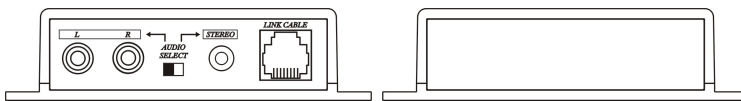

AE2

Stereo Audio CAT5/6 Extender

- Dual gold-plated RCA female + 3.5mm jack to RJ45
- Choice of stereo audio by RCA or 3.5mm jack switch selectable
- Passive, no power needed
- Used in pairs via CAT5/6 UTP cable to send stereo audio up to 1,968ft (600m)
- 20Hz to 20kHz (-3db) Bandwidth
- Hi-Performance to eliminate audio ground loop problems
- 2 Pieces/1 Set

Installation View:

Panel View:

Front View

Rear View

RJ - 45 Pin Define

RJ - 45 Jack		
PIN	Color	Function
1	W-O	Audio R -
2	O	Audio R+
3	W-G	Audio L -
4	BL	X
5	W-BL	X
6	G	Audio L +
7	W-BR	X
8	BR	X

Model:	AE2
Audio Input/Output	Dual gold-plated RCA female + 3.5mm jack
Link Cable	RJ45 Twisted Pair CAT5/6 UTP
Power Supply	Passive, Not required
Dimensions - Inches	4.25(w) x 2.81(h) x 1.06(d)
Weight - lbs	.44