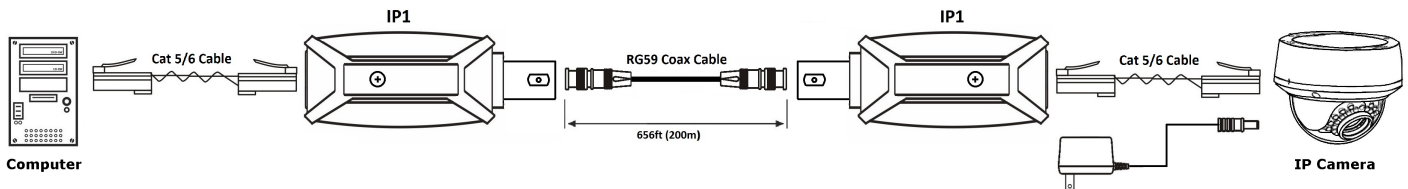

IP1

IP Extender over Coax

Our IP1 is a low cost, easy and quick solution that allows the use of a coaxial cable to send IP data between two network devices with an RJ45 connection. Use with your existing or new RG59 coaxial cable to exceed the IEEE 802.3 10BASE-T specification and a transmission range up to 656ft (200m) at 10Mbps speed.

Features:

- Send IP data over existing coaxial cable
- Exceeds 802.3 10BASE-T specifications, isolation between transmitter and receiver
- Transmission range up to 656' (200m)
- Passive, No power required
- Plug n Play, Easy to install, Sold in pairs

Package Includes:

IP1 x 2 piece
Instructions

Installation View:

RJ45 Define:

Data Link TIA/EIA-568-B		
PIN	Color	Function
1	W-O	Data Pair 1
2	O	Data Pair 1
3	W-G	Data Pair 2
4	BL	N.C.
5	W-BL	N.C.
6	G	Data Pair 2
7	W-BR	N.C.
8	BR	N.C.

Connection and Operation:

Before installation, please make sure the devices you are connecting are turned off. Connect an Ethernet cable from your PC or router/switch to the first IP1 and another Ethernet cable between the second IP1 to an IP camera, wireless access point, router, modem, switch, embedded computer or other network device. Between the two IP1's included in the kit, connect a coax cable with BNC connectors up to 656ft (200m) max. After these connections are complete, connect power to your devices to make sure you have a link light and a blinking data light. If the status lights are correct, test the connection by accessing your device from a PC.