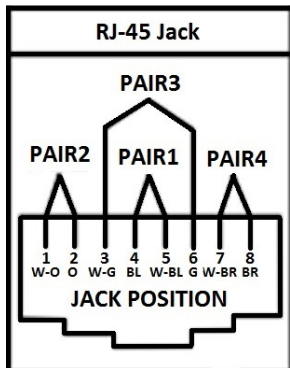

Features:

- Send IP data over existing coaxial cable
- Exceeds 802.3 10BASE-T specifications, isolation between transmitter and receiver
- Transmission range up to 656' (200m)
- Passive, No power required
- Plug n Play, Easy to install, Sold in pairs

Package Includes:

IP1 x 2 piece
Instructions

Installation View:

RJ45 Define:

Data Link TIA/EIA-568-B		
PIN	Color	Function
1	W-O	Data Pair 1
2	O	Data Pair 1
3	W-G	Data Pair 2
4	BL	N.C.
5	W-BL	N.C.
6	G	Data Pair 2
7	W-BR	N.C.
8	BR	N.C.

Connection and Operation:

Before installation, please make sure the devices you are connecting are turned off. Connect an Ethernet cable from your PC or router/switch to the first IP1 and another Ethernet cable between the second IP1 to an IP camera, wireless access point, router, modem, switch, embedded computer or other network device. Between the two IP1's included in the kit, connect a coax cable with BNC connectors up to 656ft (200m) max. After these connections are complete, connect power to your devices to make sure you have a link light and a blinking data light. If the status lights are correct, test the connection by accessing your device from a PC.

Specification:

Model:	IP1
Ethernet Input	RJ45 x 1
Link Connector	BNC x 1 (each pc)
Ethernet Data Rate	10Mbps
Impedance	50Ω to dual 100Ω or 75Ω to dual 100Ω or 93Ω to dual 100Ω
Crosstalk	> 30 dB
Cable	Coax Cable
Dimensions - Inches	2.51" (h) .98" (w) .81" (d)
Temperature	Operation: 32 to 131°F, Storage: -4 to 176°F, Humidity: up to 95%
Weight - lbs.	.06