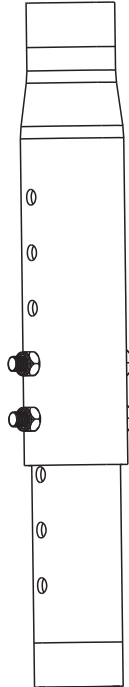

Flat Panel Ceiling Mount Accessory

NPT1.5-8.66/14.57

ISSUED: JUL. 2015

NOTE: Read the entire instruction manual before you start installation and assembly.

 **WARNING**

- Do not begin the installation until you have read and understood all the instructions and warnings contained in this installation sheet. If you have any questions regarding any of the instructions or warnings, please contact your local distributor.
- Improper installation of this product may cause damage or serious injury.
- This product is intended for indoor use only. Using this product outdoors could lead to product failure and personal injury.

Component Checklist

IMPORTANT: Ensure that you have received all parts according to the component checklist prior to installation. If any parts are missing or faulty, telephone your local distributor for a replacement.

Package M

M8x70 (x2)
M-A

M8 nut (x2)
M-B

1. Assembling the columns

Attach the inner column to the outer column at the desired position using appropriate bolts and nuts.

2. Installing the Column to the Ceiling Plate