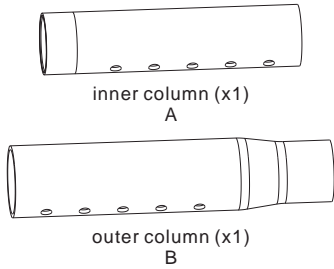

Component Checklist

IMPORTANT: Ensure that you have received all parts according to the component checklist prior to installation. If any parts are missing or faulty, telephone your local distributor for a replacement.