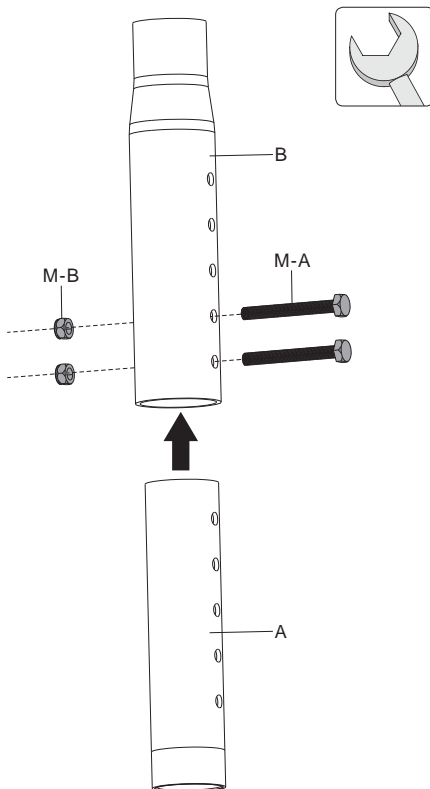

Flat Panel Ceiling Mount Accessory

NPT1.5-8.66/14.57

ISSUED: JUL. 2015

NOTE: Read the entire instruction manual before you start installation and assembly.

 **WARNING**

- Do not begin the installation until you have read and understood all the instructions and warnings contained in this installation sheet. If you have any questions regarding any of the instructions or warnings, please contact your local distributor.
- Improper installation of this product may cause damage or serious injury.
- This product is intended for indoor use only. Using this product outdoors could lead to product failure and personal injury.

Package M

M8x70 (x2)
M-A

M8 nut (x2)
M-B

1. Assembling the columns

Attach the inner column to the outer column at the desired position using appropriate bolts and nuts.

2. Installing the Column to the Ceiling Plate