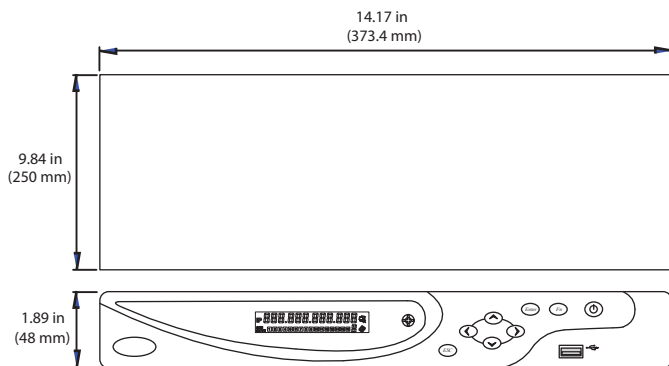

### Technical Specifications

Model No:	D4960HS-H-BK
<b>System</b>	
Operating System	Embedded Linux
Pentaplex Operation	Live monitoring, recording, playback, backup and remote access
Control	Front panel, USB mouse, IR remote control, network
<b>Video &amp; Audio</b>	
Video Input	4 channel BNC
Video Output	1 HDMI 1.3a 1920x1080 resolution, 1 VGA 1920x1080 1440x900, 1280x1024, 1024x768, 800x600 resolution, 1 CVBS BNC(1.0Vp-p, 75Ω)
Audio Input	4 channel BNC
Audio Output	1 BNC (3.3Vp-p 4.7kΩ) Bidirectional Talk
<b>Display</b>	
Display Resolution	NTSC, 960H (960X480), D1 (720x480)
Front Display	Blue backlit LCD (temperature, recording, error code, etc)
Privacy Masking	Four zones for privacy masking for each channel
<b>Recording</b>	
Video Compression	H.264
Audio Compression	G.711A
Image Encoding	Adjustable encoding quality, variable stream/fixed stream
Recording Resolution	4 channel real time
Recording Mode	Manual, auto, motion detection, stop, sensor
<b>Video Detection &amp; Alarm</b>	
Trigger Events	Recording, PTZ, Tour, Email, FTP
Motion Detection	396 (22x18) detection zone, variable sensitivity levels
Video Capture	JPEG Snapshot
Alarm Input	4 channel
Alarm Output	1 channel NO/NC
<b>Playback &amp; Backup</b>	
Playback Channel	4ch. D1 or 2ch. 960H
Backup Mode	USB, HDD, Network Backup
<b>Communication</b>	
Network Connection	1 RJ45 port (10/100M)
Network Protocol	TCP/IP, UDP, HTTP, RTP/RTSP
Network Functions	DHCP, PPPOE, DDNS, SMTP, SNTP, FTP, UPnP, P2P, 3G
Remote Operation	Monitoring, PTZ control, playback, system settings, file download, log information
Remote Client	IE Browser, Mobile App, CMS, Firefox, Google Chrome, Safari
Mobile Device	iPhone, iPad, Android, Blackberry, Windows Mobile
USB Interface	2 USB 2.0 ports
Serial Interface	1 Standard RS485, half duplex, PTZ control
<b>Storage</b>	
HDD Support	2 ports, SATA 2.6*2 (Max 8TB)
HDD Management	Hard disk hibernation technology, HDD faulty alarm and raid
<b>Environment</b>	
Power Supply	12VDC 4A
Power Consumption	6 watts (without HDD)
Temperature	Operation: 14 to 131°F
Humidity	10 - 90% RH
Dimensions - Inches	14.17"(w) x 1.89"(h) x 9.84"(d)
Weight - lbs	4.41 (without HDD)
Enclosure	Metal case