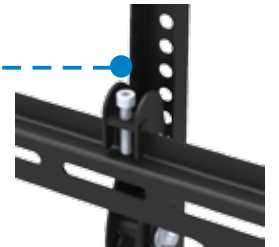

ZUUM

Level Video wall mount

Post Level for Perfect Accuracy!

Easily
post level & lock for
better security

TILT
-10° to +5°

WEIGHT
68kg/150lbs

MOST
37"-80"

HEIGHTS
2.13"/54mm

Strength
Four Times Tested

Anti-Theft

Anti-theft design
(requires pad-lock)

VESA 600x400 fits up to
80" TV's, 68kg/150lbs

Lateral shift bracket
enables easy alignment.

Effortless Tilting Arms
-10° to +5° Tilting

Built-in post screen level
adjustment screws

Model: TL37-80