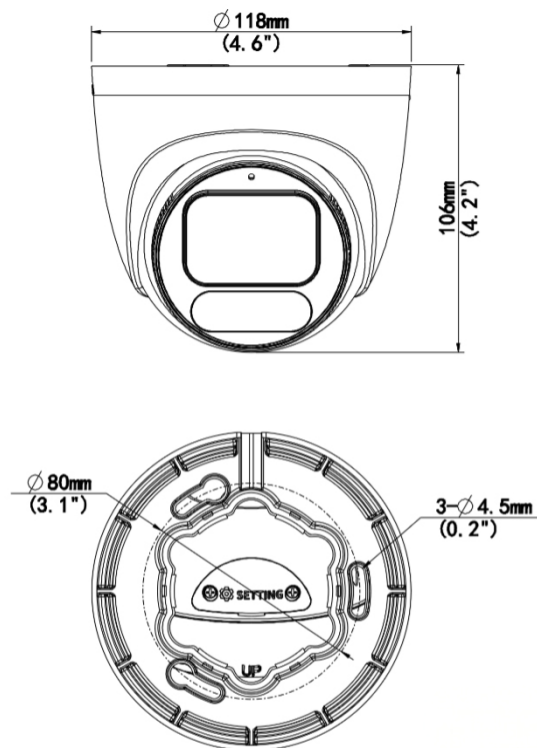

Power Interface	Ø5.5 mm coaxial power plug
Dimensions	Ø118 x 106mm (Ø4.6" x 4.2") (Ø x H)
Weight	0.48kg(1.06lb)
Material	Metal + Plastic
Working Environment	-30 °C to 60 °C (-22 °F to 140 °F), Humidity: ≤ 95% RH (non-condensing)
Storage Environment	-30 °C to 60 °C (-22 °F to 140 °F), Humidity: ≤ 95% RH (non-condensing)
Surge Protection	4 KV
Reset Button	Support
Web Client Language	13 Languages: English, Simplified Chinese, Polish, German, Russian, French, Korean, Dutch, Czech, Portuguese, Spanish, Spanish (Europe), Italian

Dimensions