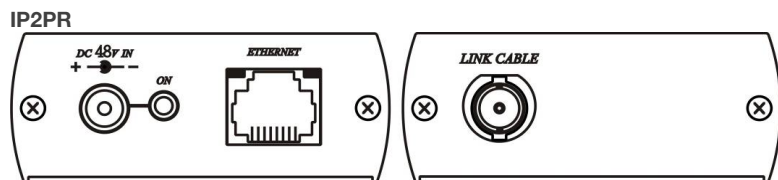

IP2P

PoE IP Camera Extender Over Coax

Model: IP2P Extender is designed to send and extend IP or POE camera or any TCP/IP 10/100BaseT devices over existing coax cable. The distance can be up to 590 feet (180 meters) by RG6U 75Ω Coaxial Cable. They are completely transparent to protocols, codes, and applications ensuring compatibility with any IP, POE camera and its management software. It is the perfect solution for sending IP Video links and Power to remote camera installation that are beyond the 100 meters distance limit of Ethernet.

Features:

- Extend IP / PoE camera or any TCP/IP device over existing coaxial cable
- Max range up to 590 feet (180 meters) over RG6 75Ω Coaxial Cable, 410 feet (125 meters) over RG59.
- Ability to send power over coax to IP / PoE camera DC5V, DC12V)
- Support 10/100BASE-T transmission rate
- Built in LED status indication

Panel View:

Connection:

IP2PT connect coax cable to link cable BNC connection. Plug IP camera into Ethernet port. Leave output switch on POE.
 IP2PR connect coax cable to link cable BNC connection. Plug Cat5 patch cable from Ethernet port into network switch or router. Then plug included 48V power supply into DC 48V in jack.
 Link Cable lights by coax connections should be on once power is plugged in.
 After a few seconds you should see the ethernet lights on. At this point search for your IP camera with appropriate tools.