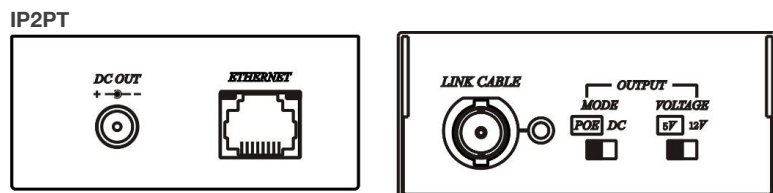

IP2P

PoE IP Camera Extender Over Coax

Model: IP2P Extender is designed to send and extend IP or POE camera or any TCP/IP 10/100BaseT devices over existing coax cable. The distance can be up to 590 feet (180 meters) by RG6U 75Ω Coaxial Cable. They are completely transparent to protocols, codes, and applications ensuring compatibility with any IP, POE camera and its management software. It is the perfect solution for sending IP Video links and Power to remote camera installation that are beyond the 100 meters distance limit of Ethernet.

Features:

- Extend IP / PoE camera or any TCP/IP device over existing coaxial cable
- Max range up to 590 feet (180 meters) over RG6 75Ω Coaxial Cable, 410 feet (125 meters) over RG59.
- Ability to send power over coax to IP / PoE camera DC5V, DC12V)
- Support 10/100BASE-T transmission rate
- Built in LED status indication

Panel View:

Connection:

IP2PT connect coax cable to link cable BNC connection. Plug IP camera into Ethernet port. Leave output switch on POE.
 IP2PR connect coax cable to link cable BNC connection. Plug Cat5 patch cable from Ethernet port into network switch or router. Then plug included 48V power supply into DC 48V in jack.
 Link Cable lights by coax connections should be on once power is plugged in.
 After a few seconds you should see the ethernet lights on. At this point search for your IP camera with appropriate tools.

NOTE: If you do not want to use POE Mode and just want standard 12V or 5V on the DC OUT jack of IP2PT then change IP2PT mode switch to DC and Voltage switch to 5V or 12V pending your required output voltage needs. Most standard cameras require 12V power so they can be power with included cable this way.