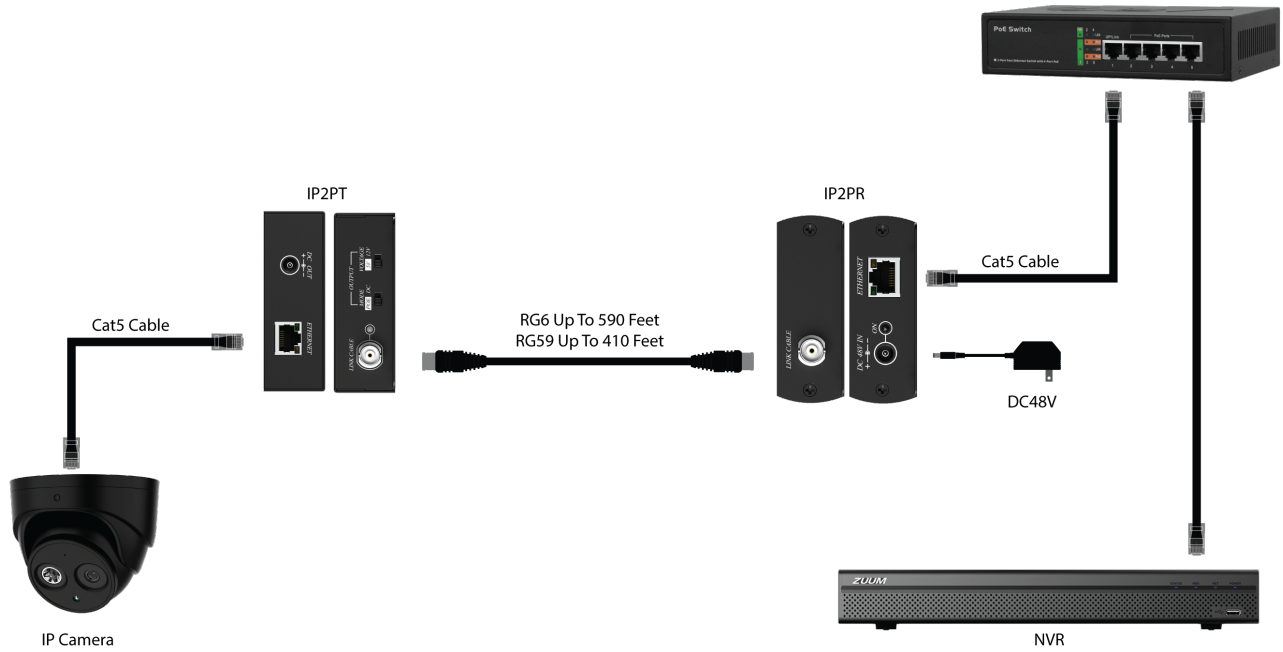

Application:

Do you Need Technical Support?

ZUUM is proud to offer free technical support to ensure your product is operating correctly.

If you are experiencing difficulties setting up this product, please call us for assistance 1-888-861-7351 or visit www.zuum.life