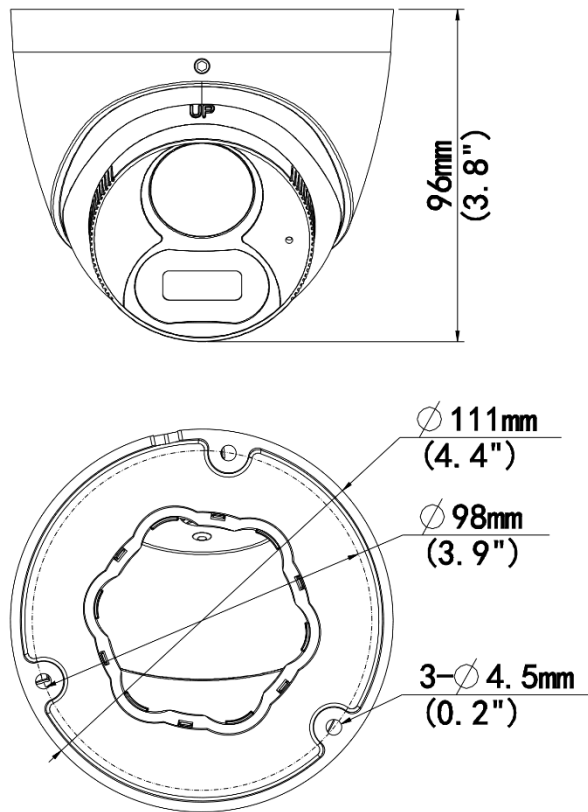

Specifications

Model	UAC-T125-AF28M-W
Camera	
Max Resolution	5 MP
Sensor Size	1/2.7" CMOS
Min. Illumination	0.005 lux (F1.4, AGC ON) 0 lux (white light on)
Lens	
Focus	2.8 mm
Lens Mount	M12
Angle of View (H)	111.5°
Angle of View (V)	58.9°
Angle of View (D)	134.8°
Illuminator	
Illuminator Number	Two white-light illuminators
Illumination Distance	40m
Lifetime	≥ 60000 hours
Video	
Resolution	5MP@25fps: 2880(H)×1620(V); 5MP@20fps: 2592(H)×1944(V); 5MP@12.5fps: 2592(H)×1944(V) 4MP: 2560(H)×1440(V) 1080P: 1920(H)×1080(V)
Frame Rate	TVI: 5MP@20fps (default), 5MP@12.5fps, 4MP@25fps, 4MP@30fps, 1080P@25fps, 1080P@30fps AHD: 5MP@20fps, 4MP@25fps, 4MP@30fps, 1080P@25fps, 1080P@30fps CVI: 5MP@25fps, 4MP@25fps, 4MP@30fps, 1080P@25fps, 1080P@30fps CVBS: PAL, NTSC
Shutter Time	PAL: 1/25s-1/50000s, NTSC: 1/30s-1/50000s
Image	
Exposure Mode	Four modes: Global (default), BLC, HLC, DWDR
Day/Night	24/7 color images
Digital Noise Reduction	2D
White Balance	Two modes: Auto (default), Manual
WDR	DWDR
Flip	Supports 180°horizontal flip, 180°vertical flip
Digital Defog	N/A
Audio	
Built-in Mic	Support
Camera Audio	TVI: 5MP@20fps, 5MP@12.5fps, 4MP@25fps, 4MP@30fps, 1080P@25fps, 1080P@30fps CVI: 5MP@25fps, 4MP@25fps, 4MP@30fps
Interface	
Power Interface	5.5 mm Power Interface
Video Output	BNC, supports TVI/AHD/CVI/CVBS

Operating Environment	
Temperature	-30 °C to 60 °C (-22 °F to 140 °F)
Humidity	≤ 95% RH (non-condensing)
Surge Protection	4 KV for power, 4 KV for video output interfaces
Ingress Protection	IP67
General	
Power	DC 12 V ± 25%
Power Consumption	MAX 3.28W
Mount	Wall Mount, Pole Mount, Corner Mount, Pendant Mount
Dimensions	Φ111mm*96mm (diameter*height)
Material	Metal + Plastic
Weight	356g(0.79lb)

Dimensions

Accessories

TR-JB03-G-IN

Junction Box for Mini Fix-dome(Support wiring from behind)

TR-CM24-IN

Dome Pendant Mounting Bracket(Indoor)

TR-WM03-D-IN-V2

Wall Mounting Bracket for 32 Fix-dome&Mini Fix-dome&Plastic Turret Camera