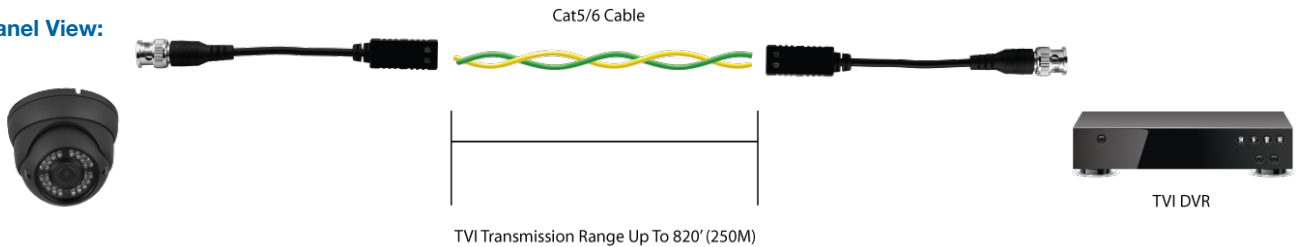

BM4TP-HD

HD CVI/TVI/AHD Camera Twisted Pair Cat5/6 Passive Video Extender

Transmit HD cameras like the ZUUM TVI cameras over 1 pair of Cat5/6 wire. Screw terminal on one side and 4" cable on the other side making it easier to connect to the back of our TVR. Can reach 1080P resolutions up to 820' (250m) for TVI cameras and further for CVI and AHD.

Features:

- Send HD CVI/TVI/AHD camera video up to 1,312' (400m) over Cat5/6 cable
- Send HD TVI camera video up to 820' (250m)
- BNC male to screw terminal with 4" mini coax cable for easy connection
- Small form factor easier to mount multiples behind TVR, Quads, Multiplexer
- Passive, no power required
- Built in ESD, EFT (impulse noise) and transient protection

Package Includes:

BM4TP-HD x 1 piece
Instructions

Panel View:

Specification:

Model:	BM4TP-HD
Input Video Signal	BNC Male (1.0 volt P-P, 75Ω)
Output Video Signal	Terminal Block
Bandwidth	50 ~ 60Mhz (-3dB)
Transmission Distance	720P: CVI 1312', AHD 1312', TVI 820' 1080P: CVI 1312', AHD 820', TVI 820'
ESD Protection	30 KV (air), 15 KV (contact), IEC 61000-4-2 compliant
EFT Protection	40A (5/50-ns) ; IEC 61000-4-4 compliant
Lightning Protection	2A (8/20μs) ; IEC 61000-4-5 compliant
Surge Protection	< 1 nS
Temperature	Operation: 32 to 131°F, Storage: -4 to 185°F (Humidity: up to 95%)
Dimensions	.57"(w) .61"(h) 5.70"(l)
Weight – lbs	.04