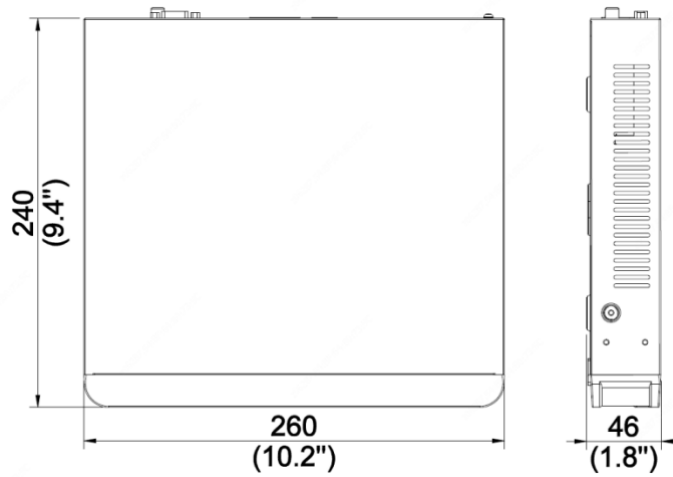

Specifications

Model	GV-NVR4CH-4K	
Video/Audio Input		
IP Video Input	4-ch	
Network		
Incoming Bandwidth	64Mbps	
Outgoing Bandwidth	48Mbps	
Remote Users	128	
Protocols	P2P, UPnP, NTP, DHCP, PPPoE	
Video/Audio Output		
HDMI/VGA Output	HDMI: 3840x2160/30Hz, 1920x1080p/60Hz, 1920x1080p/50Hz, 1600x1200/60Hz, 1280x1024/60Hz, 1280x720/60Hz, 1024x768/60Hz VGA: 1920x1080p/60Hz, 1920x1080p/50Hz, 1600x1200/60Hz, 1280x1024/60Hz, 1280x720/60Hz, 1024x768/60Hz	
Recording Resolution	4K/5MP/4MP/3MP/1080p/960p/720p/D1/2CIF/CIF	
Audio Output	1-ch, RCA	
Synchronous Playback	4-ch	8-ch
Corridor Mode Screen	3/4	3/4/5/7/9
Decoding		
Decoding format	Ultra265/H.265/H.264	
Live view/Playback	4K/5MP/4MP/3MP/1080p/960p/720p/D1/2CIF/CIF	
Capability	1 x 4K@30, 4 x 5MP@25, 4 x 4MP@25, 4 x 3MP@25, 4 x 1080p@30	1 x 4K@30, 4 x 5MP@25, 4 x 4MP@25, 4 x 3MP@25, 4 x 1080p@30, 8 x 720p@30
Hard Disk		
SATA	1 SATA interfaces	
Capacity	Up to 6TB for each disk	
Smart		
VCA Detection	Face detection, Audio detection, Intrusion detection, Cross line detection (Based on human body)	
VCA Search	Face search, Behavior search	
Network		
Client	APP: Guard Viewer / CMS: Guard Station / Tools: Guard Tools	
Web Browser	Plug-in required live view: IE9+, Chrome 32~41, Firefox 29~51	
External Interface		
Network Interface	1 RJ-45 10M/100Mself-adaptive Ethernet Interface	
USB Interface	Rear panel: 2 x USB2.0	
PoE		
Interface	4 RJ-45 10M/100Mself-adaptive Ethernet Interface	8 RJ-45 10M/100Mself-adaptive Ethernet Interface
Max Power	Max 30W for single port Max 54W in total	Max 30W for single port Max 75W in total
Supported Standard	IEEE 802.3at, IEEE 802.3af	
General		
Power Supply	48V DC Power Consumption: ≤9 W (without HDD)	52V DC Power Consumption: ≤9 W (without HDD)

Working Environment	-10°C~+ 55°C (+14°F~+131°F), Humidity ≤ 90% RH (non-condensing)
Dimensions (W×D×H)	260mm ×240mm × 46 mm (10.2" × 9.4" ×1.8")
Weight (without HDD)	≤1.1kg (2.43lb)

Dimensions

Rear Panel