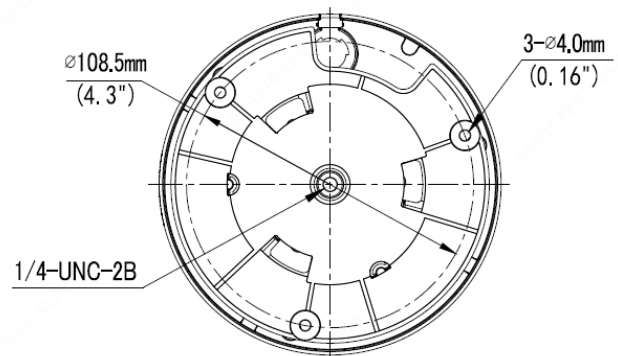

Video output	N/A
Certification	
EMC	FCC Part 15 EN 55032:2015 EN 55024:2010 EN 61000-3-2:2014 EN 61000-3-3-2013
Safety	IEC 62368-1 EN 62368-1 UL 60950-1
Environment	CE-ROHS (2011/65/EU;(EU)2015/863); WEEE (2012/19/EU); REACH (Regulation (EC) No 1907/2006)
Protection	N/A
General	
Power	DC12V(±25%), PoE(IEEE 802.3at)
	Power consumption: Max 15W
Power Interface	Ø 5.5mm coaxial power plug
Dimensions (Ø x H)	Φ129 x 143.6mm (Φ5.1" x 5.7")
Weight	0.75kg(1.65lb)
Working Environment	-10°C~50°C(14°F ~ 122°F), Humidity: ≤95% RH (non-condensing)
Storage Environment	-40°C~70°C(-40°F ~ 158°F), Humidity: ≤95% RH (non-condensing)
Surge protection	2KV
Vandal Resistant	N/A
Ingress Protection	N/A
Reset Button	Support

Dimensions