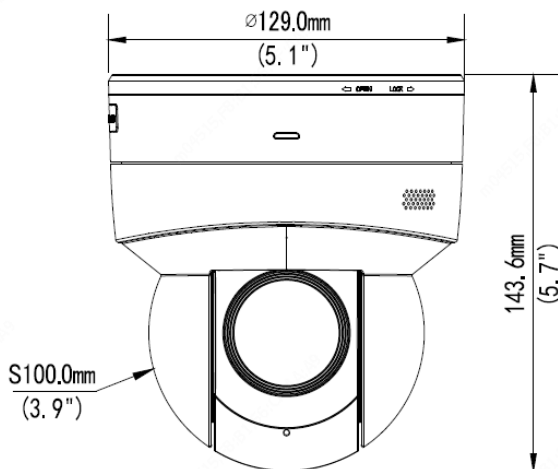

Video output	N/A
Certification	
EMC	FCC Part 15 EN 55032:2015 EN 55024:2010 EN 61000-3-2:2014 EN 61000-3-3-2013
Safety	IEC 62368-1 EN 62368-1 UL 60950-1
Environment	CE-ROHS (2011/65/EU;(EU)2015/863); WEEE (2012/19/EU); REACH (Regulation (EC) No 1907/2006)
Protection	N/A
General	
Power	DC12V(±25%), PoE(IEEE 802.3at)
	Power consumption: Max 15W
Power Interface	Ø 5.5mm coaxial power plug
Dimensions (Ø x H)	Φ129 x 143.6mm (Φ5.1" x 5.7")
Weight	0.75kg(1.65lb)
Working Environment	-10°C~50°C(14°F ~ 122°F), Humidity: ≤95% RH (non-condensing)
Storage Environment	-40°C~70°C(-40°F ~ 158°F), Humidity: ≤95% RH (non-condensing)
Surge protection	2KV
Vandal Resistant	N/A
Ingress Protection	N/A
Reset Button	Support

Dimensions