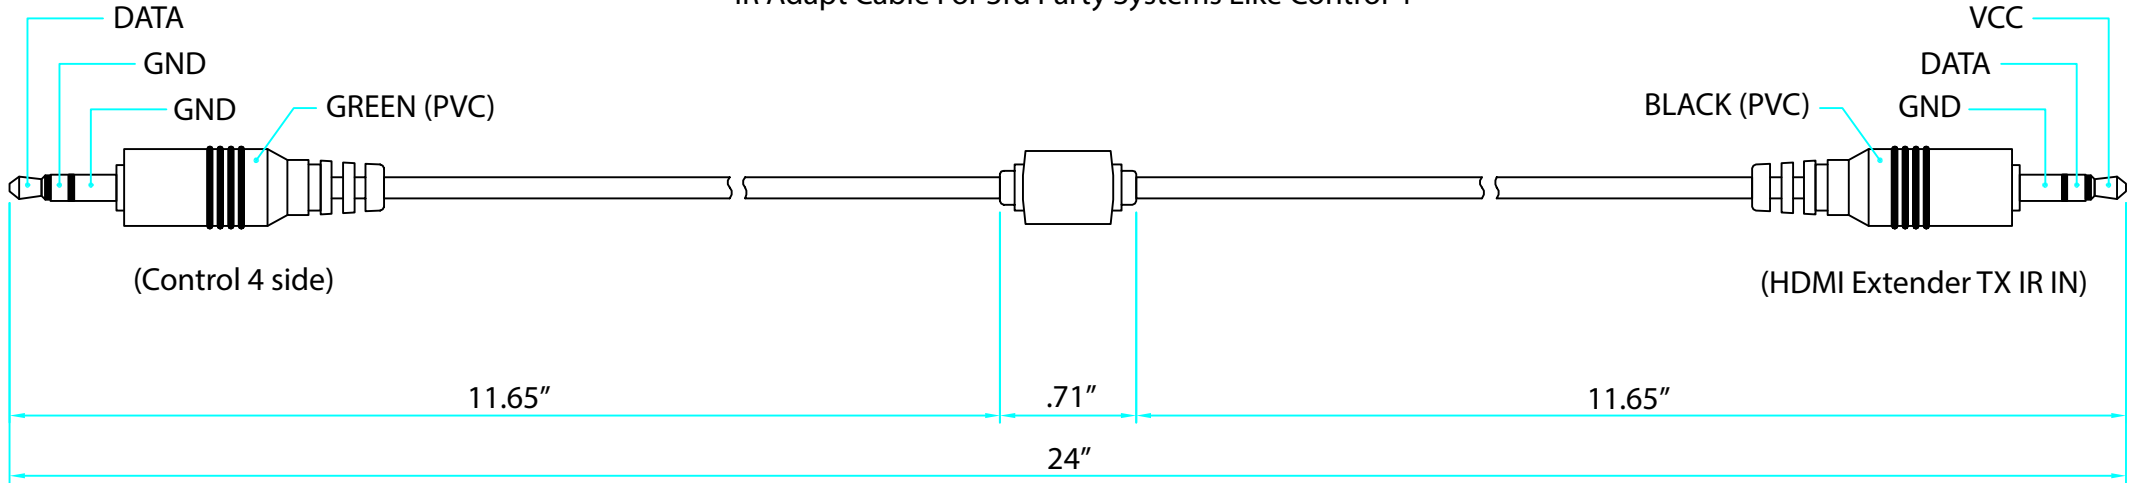

MODEL: IRADAPT-60

IR Adapt Cable For 3rd Party Systems Like Control 4

* All trademarks, trade names, or logos mentioned or used are the property of their respective owners.