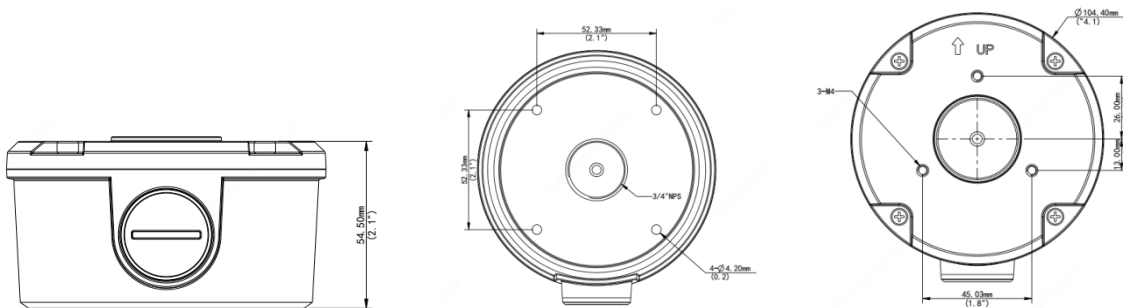

Bullet Camera Junction Box

TR-JB05-B-IN

Specifications

Bracket	TR-JB05-B-IN
Application	Junction box for IPC21XX series(Extra back outlet)
Dimensions	Φ104.4mm*54.5mm(4.11" x2.15")
Weight	0.36kg(0.79lb)
Material	Aluminum alloy

Dimension

*Product specifications and availability are subject to change without notice.